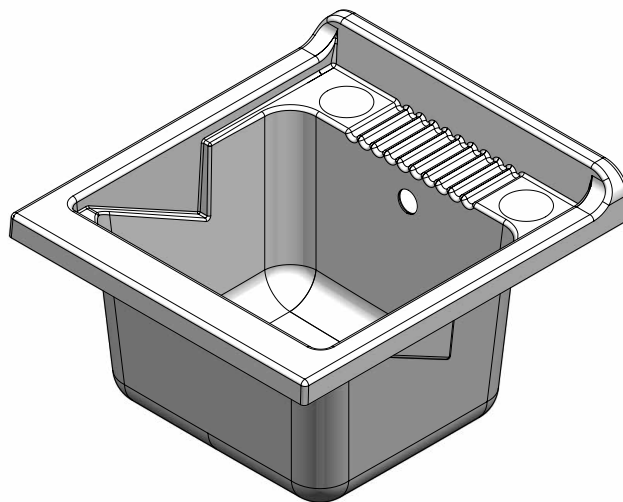

Vasca in resina speciale 45x50 cm
Plastic basin 45x50 cm