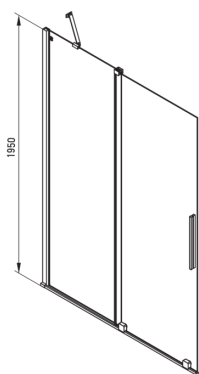

PRIZMA

Shower wall, walk-in

Product code: 79033
 EAN: 5907650840374
 Color: gold
 Warranty [years]: 2

Showe cabin

Width [mm]	1200
Height [mm]	1950
Glass thickness [mm]	6
Glass finish	transparent
Active cover	Yes

Features:

- Only the best materials, the quality of which has been confirmed by laboratory tests
- Hydrophobic Active-Cover coating that makes it easier for water to run off the glass
- TOTALWHITE transparent glass
- Possibility to install the cabin without a shower tray, directly on the tiles
- Safe and durable tempered glass
- Dedicated to Active Cover surfaces
- Resistance to impacts, chemicals and stains in accordance with PN-EN 14428+A1:2008 norm, confirmed by tests of the Institute of Ceramics and Building Materials
- Reversible door that allows the cabin to be mounted on the right or left side
- Dedicated cleaning agent, safe for cleaned surfaces

Model	Size	A (mm)	B (mm)	C (mm)	D (mm)
KTJ X39R	900x1950	880-900	360	475	420
KTJ X30R	1000x1950	980-1000	410	525	470
KTJ X32R	1200x1950	1180-1200	515	625	570
KTJ X34R	1400x1950	1380-1400	615	725	670