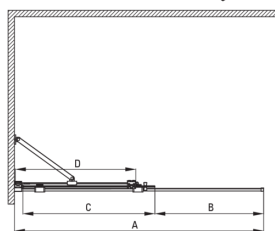

PRIZMA

Shower wall, walk-in

Product code: 79033
 EAN: 5907650840374
 Color: gold
 Warranty [years]: 2

Showe cabin

Width [mm]	1200
Height [mm]	1950
Glass thickness [mm]	6
Glass finish	transparent
Active cover	Yes

Model	Size	A (mm)	B (mm)	C (mm)	D (mm)
KTJ X39R	900x1950	880-900	360	475	420
KTJ X30R	1000x1950	980-1000	410	525	470
KTJ X32R	1200x1950	1180-1200	515	625	570
KTJ X34R	1400x1950	1380-1400	615	725	670