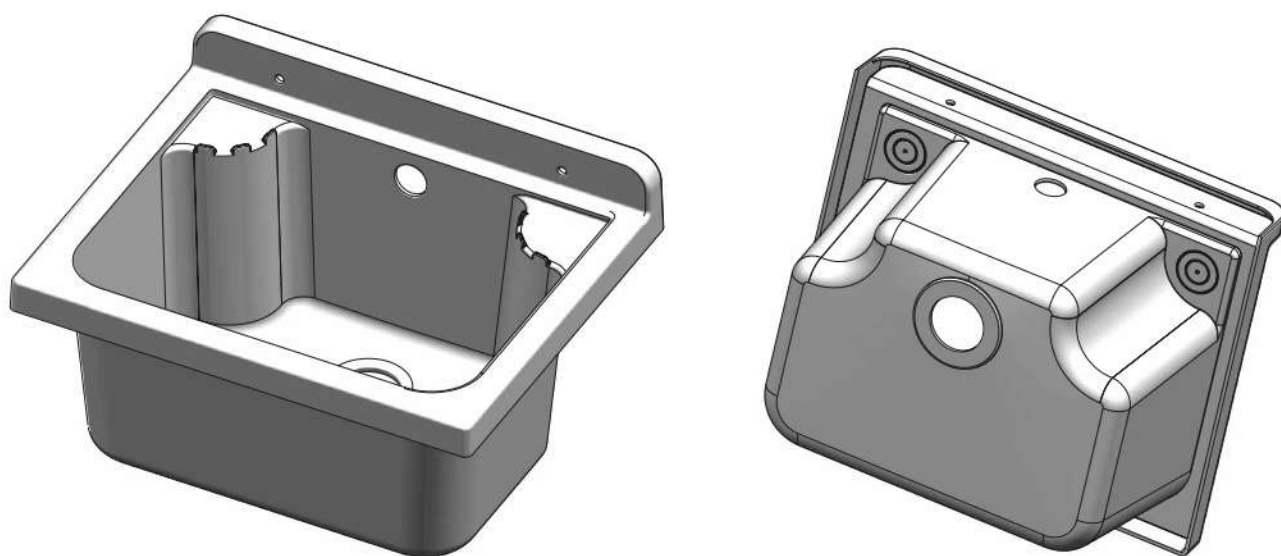

ROCCO

ART. 72126

Mobile in nobilitato idrofugo W100, spessore 18 mm
Sportelli con angoli squadrati
Pomolo satinato
Pilozzo in polipropilene resistente agli acidi
Sifone autopulente completo di piletta e troppopieno
Piedini regolabili in altezza 15 mm
Vasca forabile per installazione rubinetto (rubinetto non incluso)
Scarico sifone a 35÷45 cm da terra

White washtub made of waterproof material W100, thickness 18 mm
Doors with square angles
Glazed door-handle
Basin made of acid resistant polypropylene
Trap: self-cleaning, equipped with mounted drain and overflow
Height of the feet adjustable 15 mm
Basin perforable to install the faucet (faucet not included)
Siphon outlet 35÷45 cm from the floor

Vasca pilozzo 40 – Pilozzo basin 40

Dimensioni / Dimensions (mm)